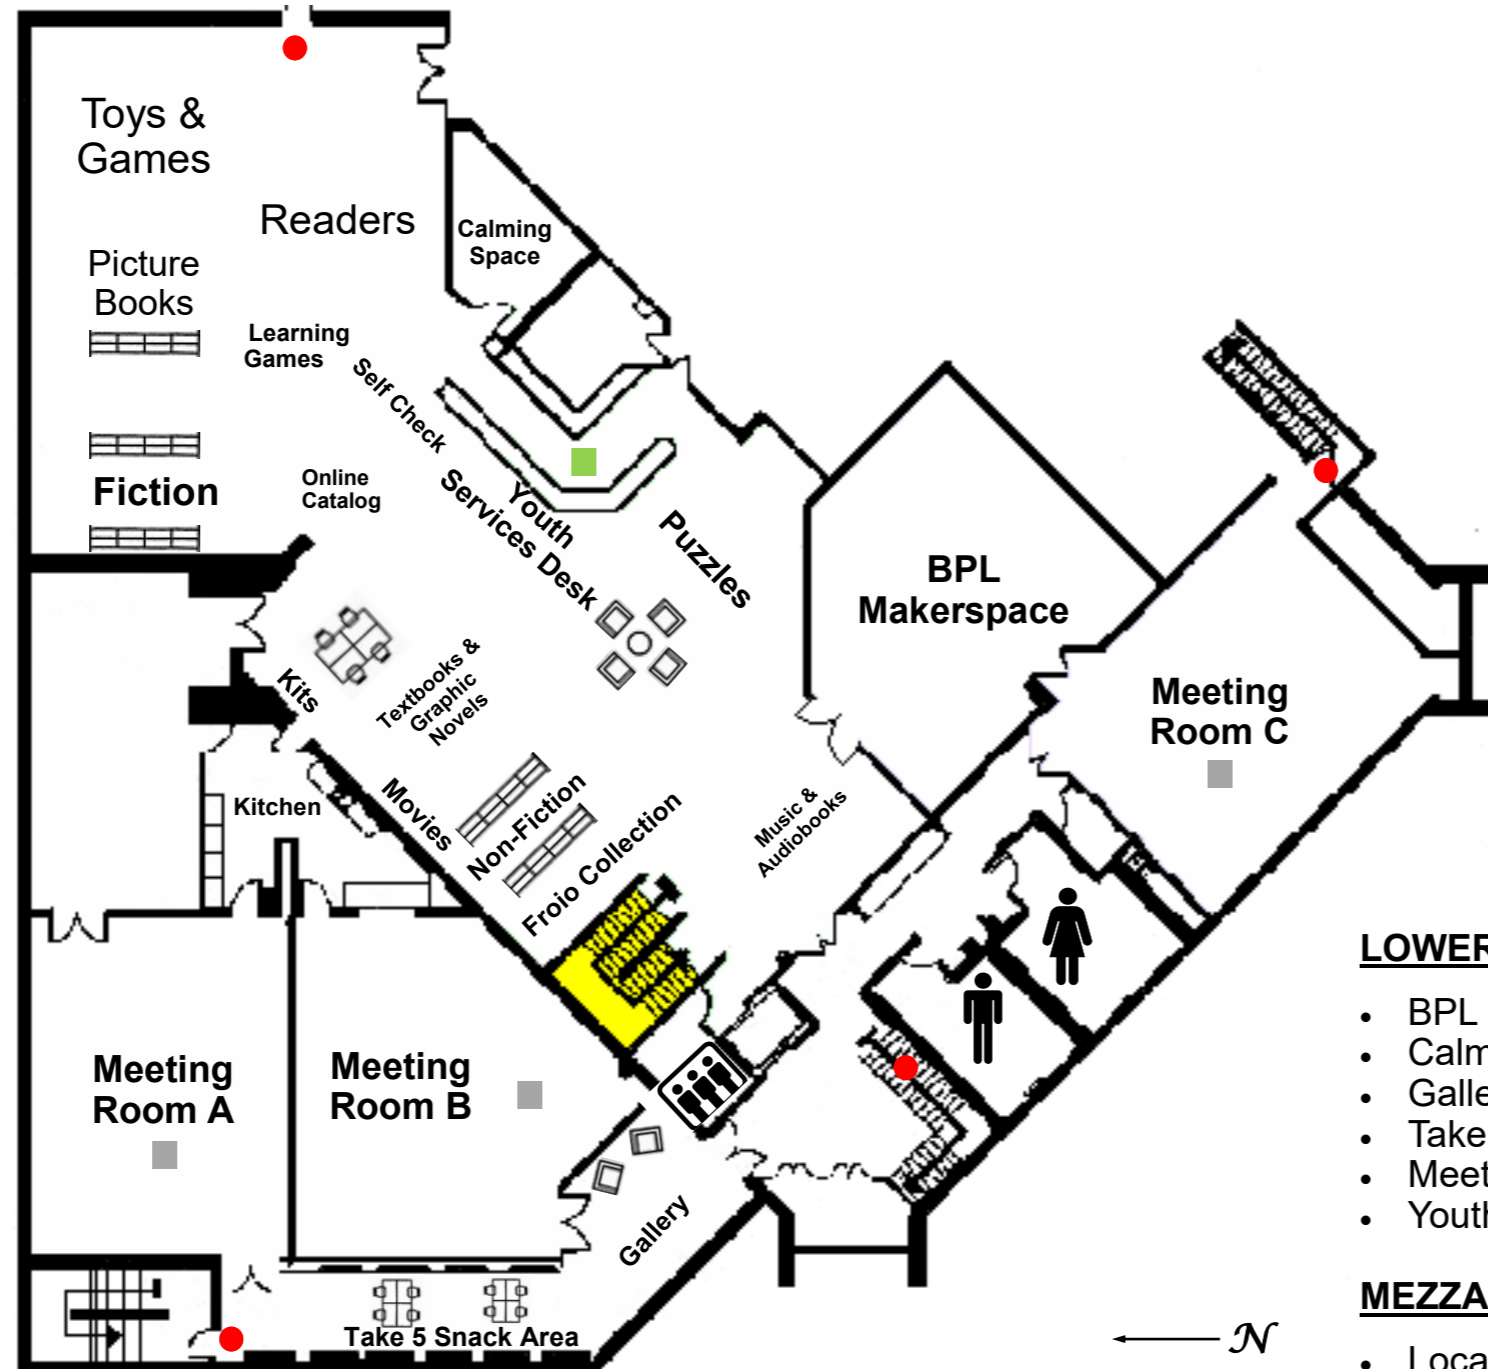

MAIN LEVEL

BLOOMINGDALE PUBLIC LIBRARY

101 Fairfield Way
 Bloomingdale, Illinois 60108
 Phone: (630) 529-3120

MAIN LEVEL

- Circulation Services
- Adult Services
- Conference Room
- Business Office
- Community Information
- Copiers
- Accessibility Lift - Ask at Adult Services Reference Desk
- Study Rooms
- Self Check
- Young Adult

- Adult Services
- Young Adult
- Circulation Services
- Meeting Rooms
- Public Stairway
- Women's Restroom
- Men's Restroom
- Elevator
- Emergency Exits

LOWER LEVEL

MEZZANINE LEVEL

LOWER LEVEL

- BPL Makerspace
- Calming Space
- Gallery
- Take 5 Snack Area
- Meeting Rooms
- Youth Services

MEZZANINE LEVEL

- Local History Room

-  Local History
-  Youth Services
-  Meeting Rooms
-  Stairway
-  Women's Restroom
-  Men's Restroom
-  Elevator
-  Emergency Exits