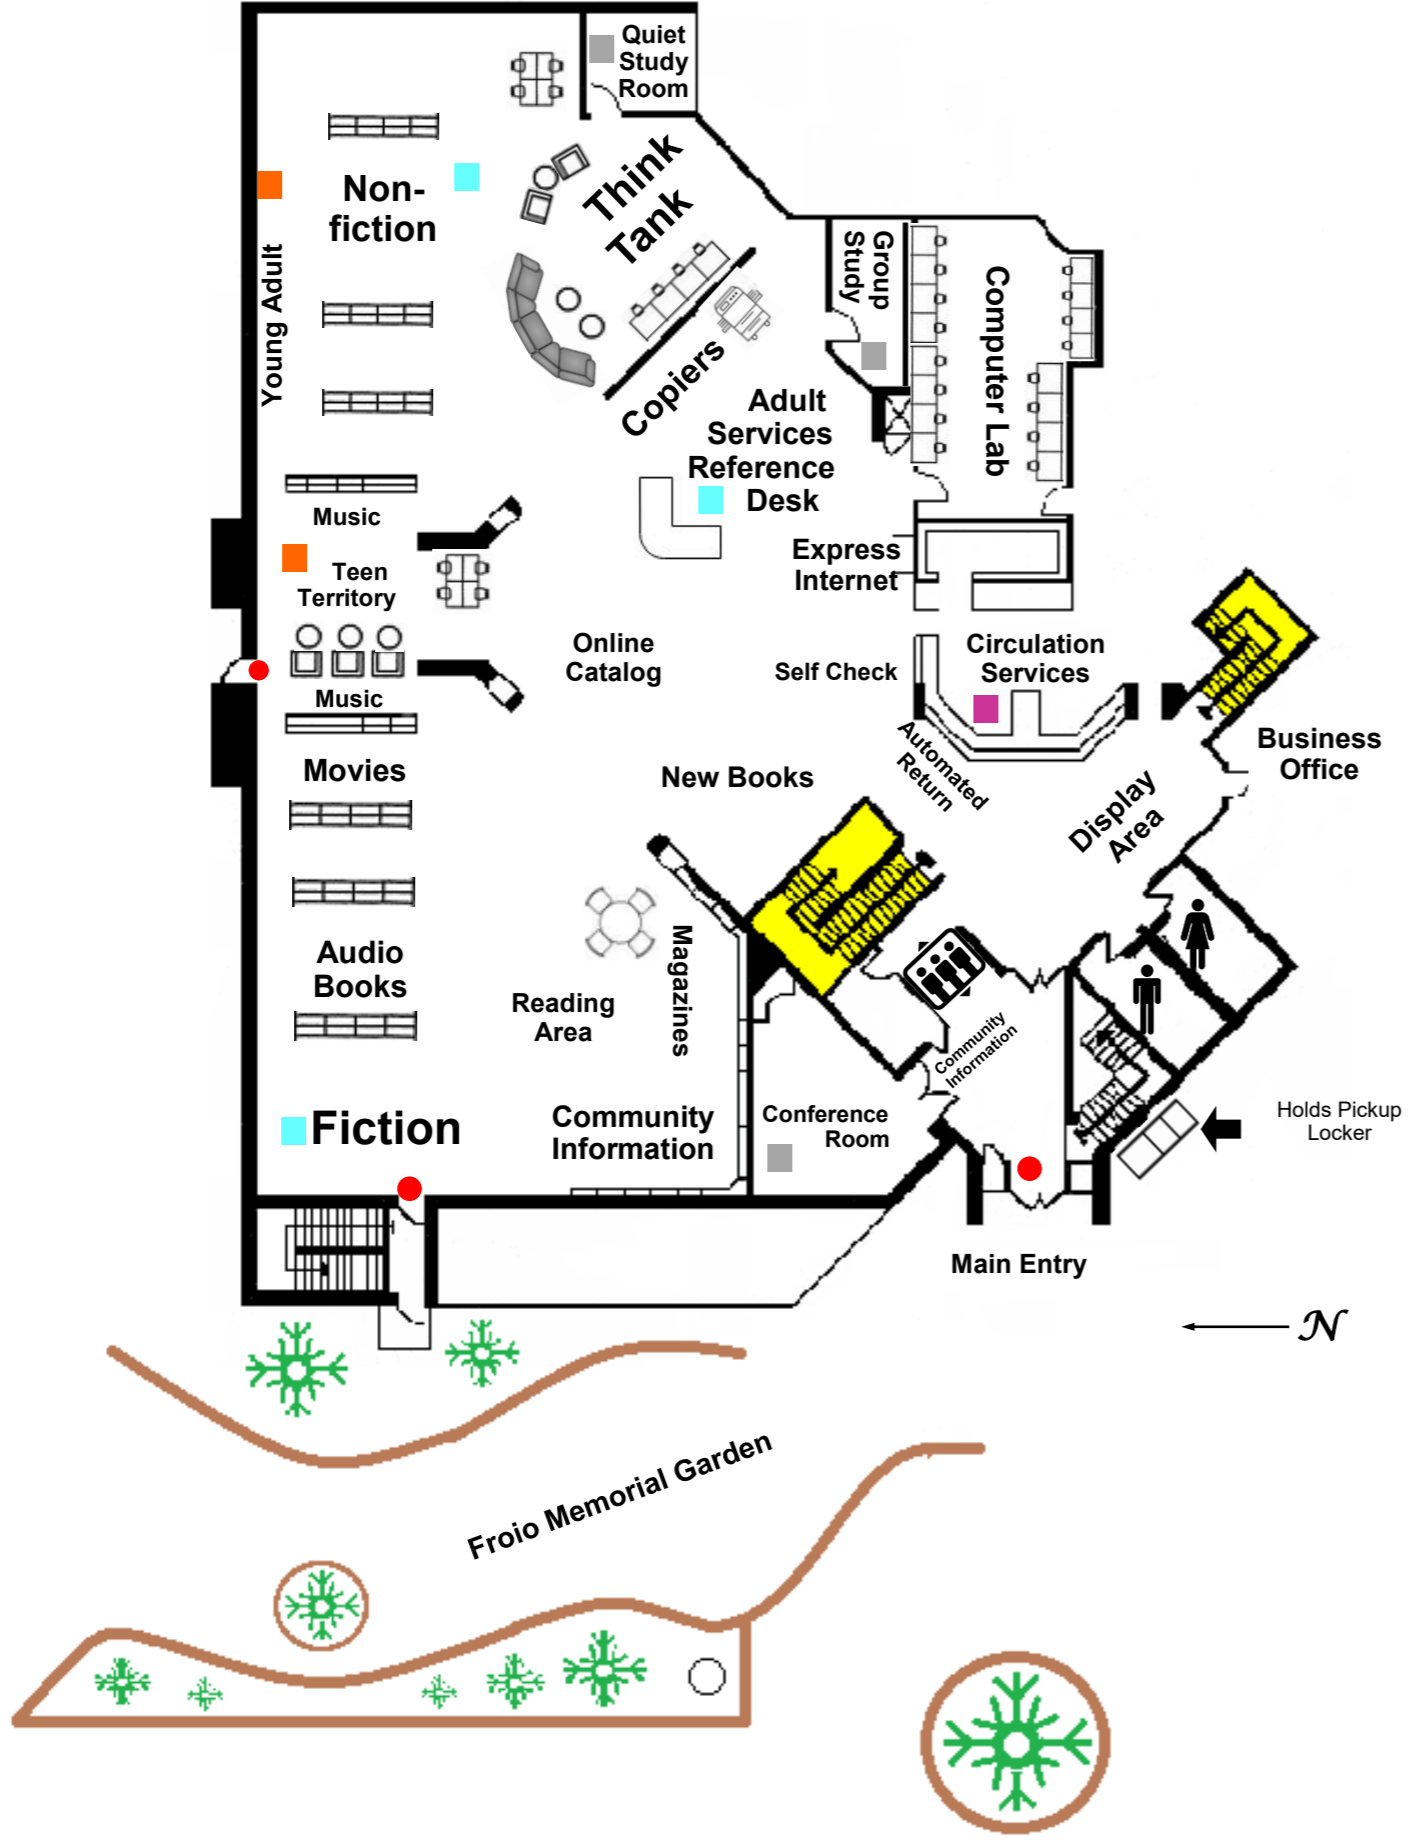

MAIN LEVEL

BLOOMINGDALE PUBLIC LIBRARY

101 Fairfield Way
 Bloomingdale, Illinois 60108
 Phone: (630) 529-3120

MAIN LEVEL

- Circulation Services
- Adult Services
- Conference Room
- Business Office
- Community Information
- Copiers
- Accessibility Lift - Ask at Adult Services Reference Desk
- Study Rooms
- Self Check
- Young Adult

- Adult Services
- Young Adult
- Circulation Services
- Meeting Rooms
- Public Stairway
- Women's Restroom
- Men's Restroom
- Elevator
- Emergency Exits

LOWER LEVEL

MEZZANINE LEVEL

LOWER LEVEL

- BPL Makerspace
- Calming Space
- Gallery
- Take 5 Snack Area
- Meeting Rooms
- Youth Services

MEZZANINE LEVEL

- Local History Room

-  Local History
-  Youth Services
-  Meeting Rooms
-  Stairway
-  Women's Restroom
-  Men's Restroom
-  Elevator
-  Emergency Exits