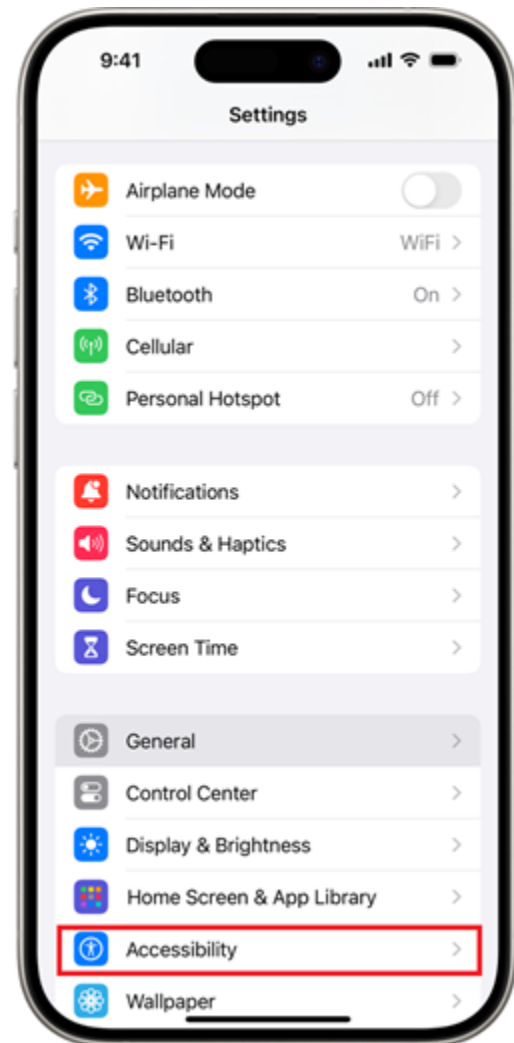

Apple Device Accessibility Options (iOS 16.7.8)

<https://support.apple.com/accessibility>

Vision

- Voiceover
- Zoom
- Hover Text
- Display & Text Size
- Motion
- Spoken Content
- Audio Descriptions

Physical & Motor

- Touch
- Switch Control
- Voice Control
- Home Button
- Apple TV Remote
- Keyboards

Hearing

- Hearing Devices
- Sound Recognition
- Audio & Visual
- Subtitles & Captioning

General

- Guided Access
- Siri
- Accessibility Shortcut
- Per-App Settings

Android Device Accessibility Options (Android 14/Samsung UI 6.0)

<https://support.google.com/accessibility/android/>

Talkback

Spoken Assistance

- Speak keyboard input aloud
- Audio description
- Voice Label

- Accessibility button
- Side and Volume up keys
- Volume up and down keys
- Flash notification
- Time to take action